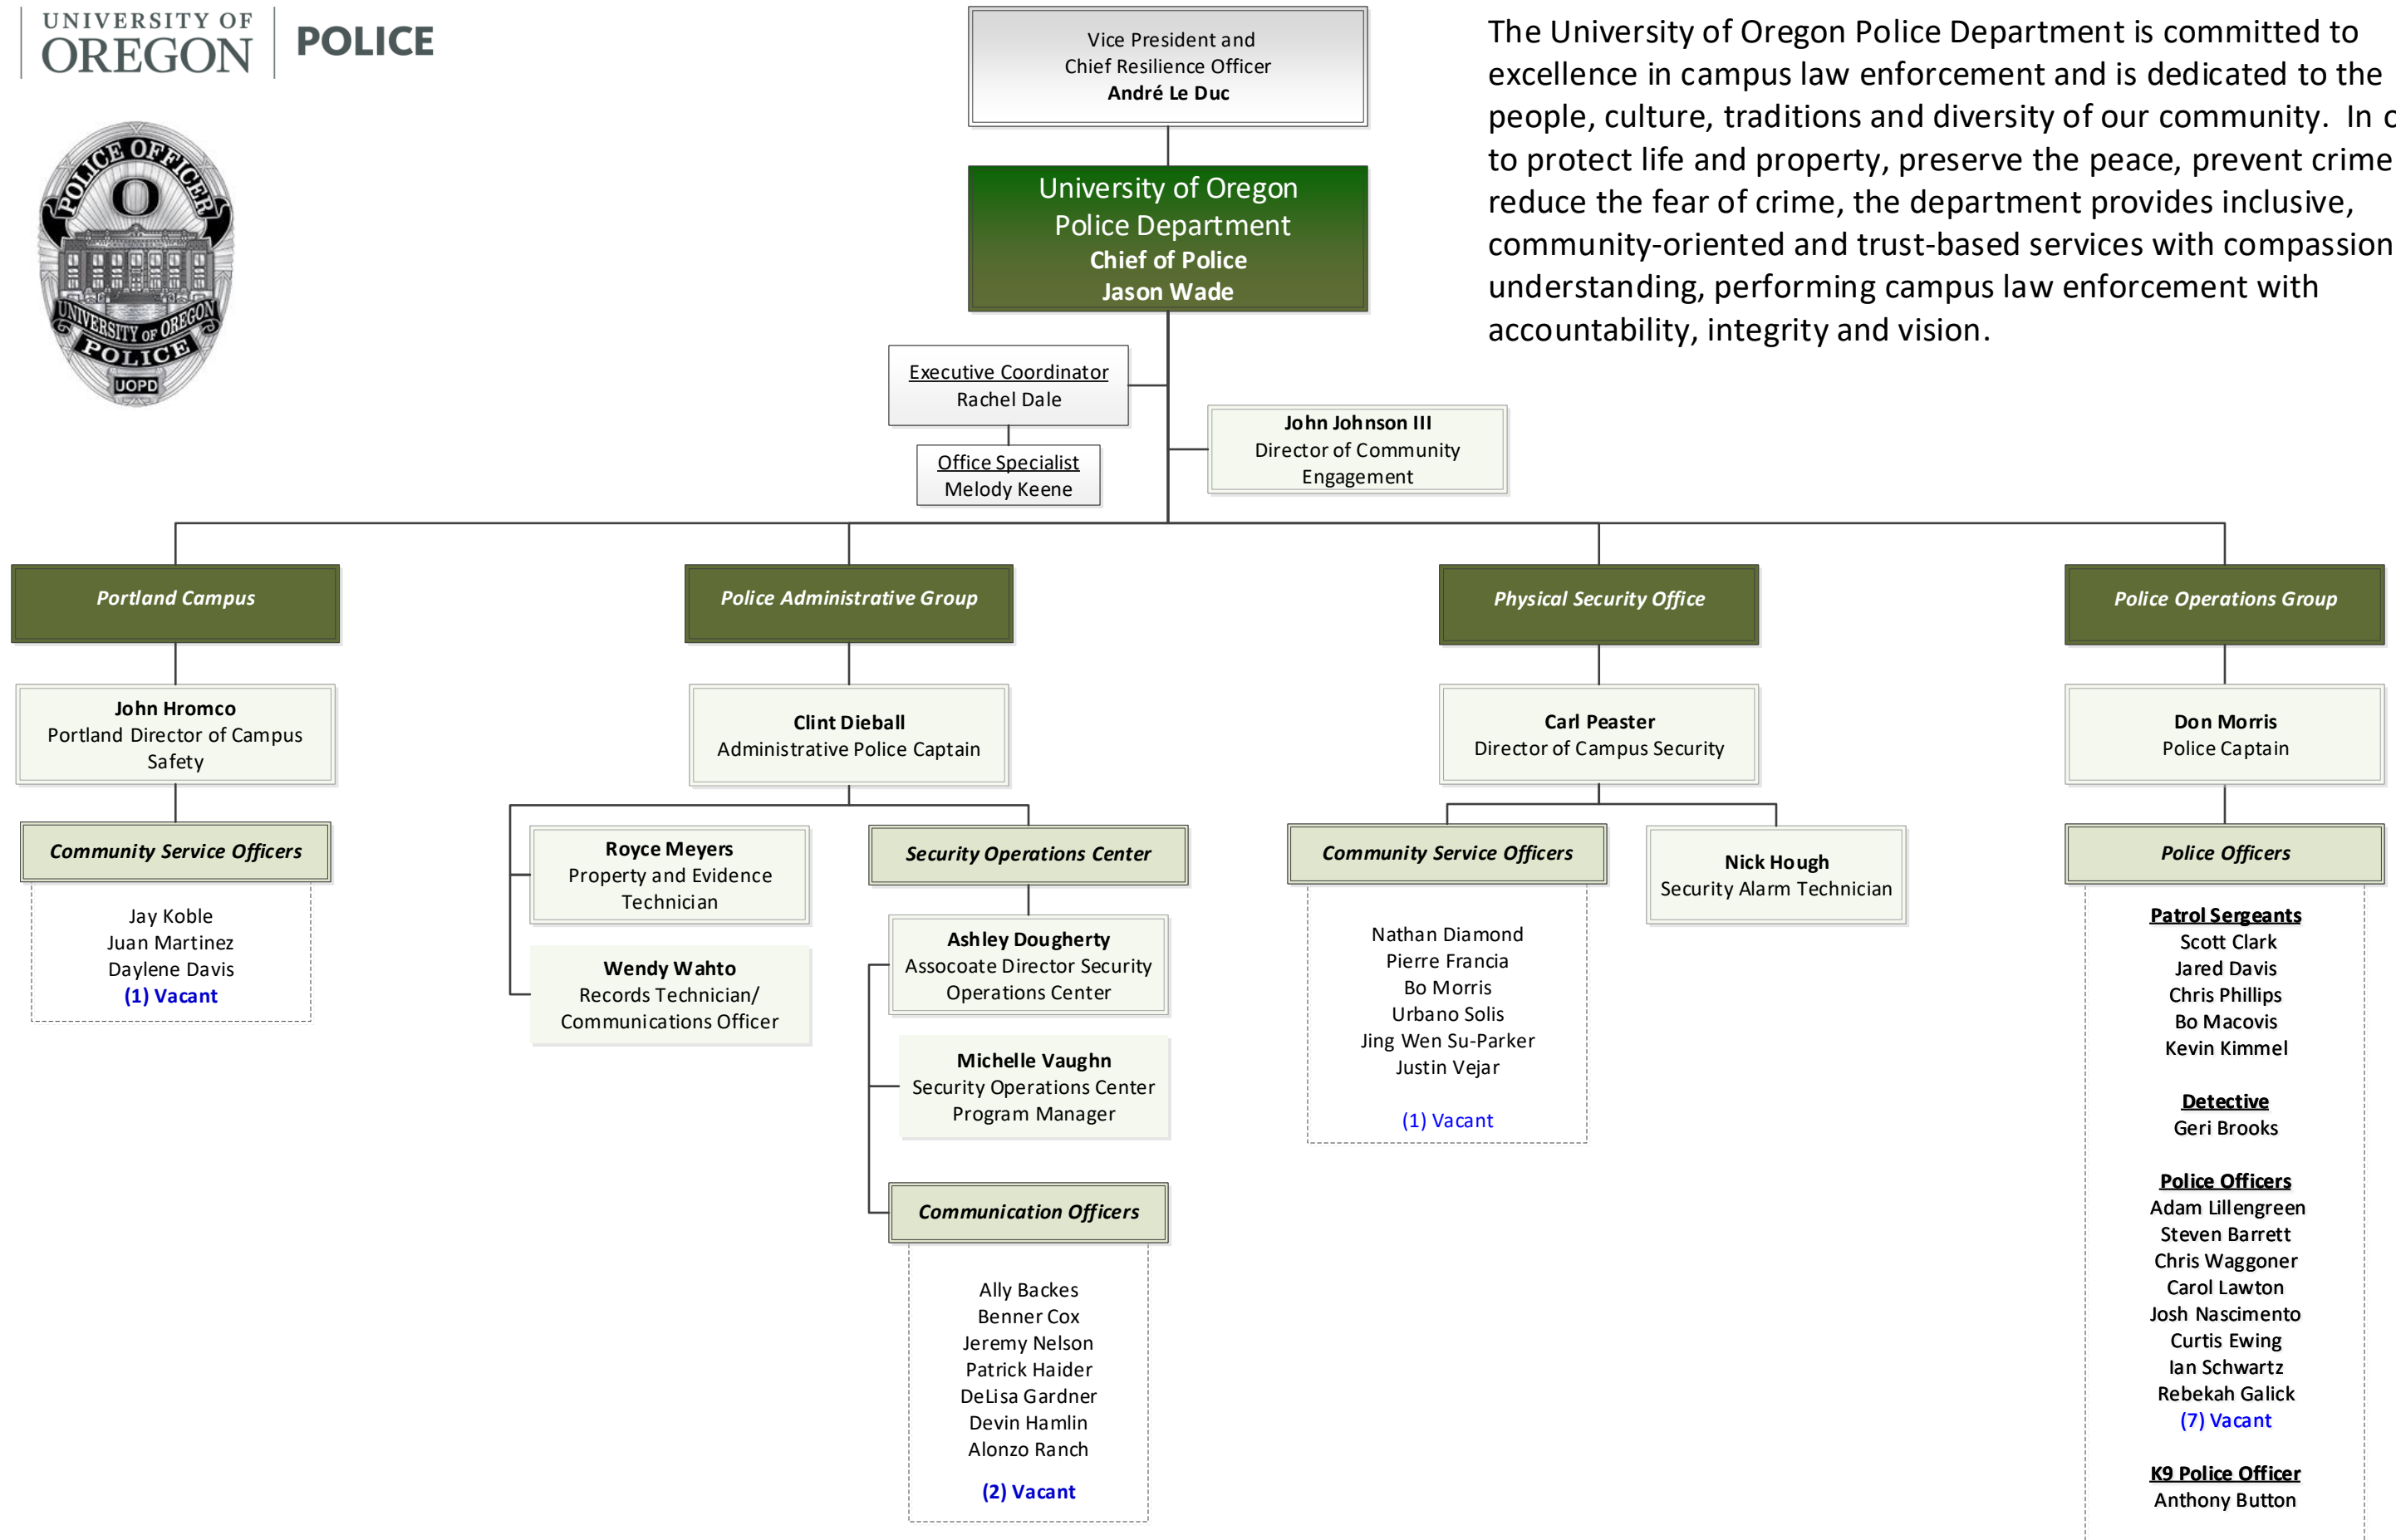

The University of Oregon Police Department is committed to excellence in campus law enforcement and is dedicated to the people, culture, traditions and diversity of our community. In order to protect life and property, preserve the peace, prevent crime and reduce the fear of crime, the department provides inclusive, community-oriented and trust-based services with compassion and understanding, performing campus law enforcement with accountability, integrity and vision.

The University of Oregon Police Department is part of the Safety and Risk Services (SRS) Division. The mission of SRS is to collaborate with the campus community to safeguard human health and reduce the University's vulnerability to conditions adversely affecting its ability to fulfill the core mission.