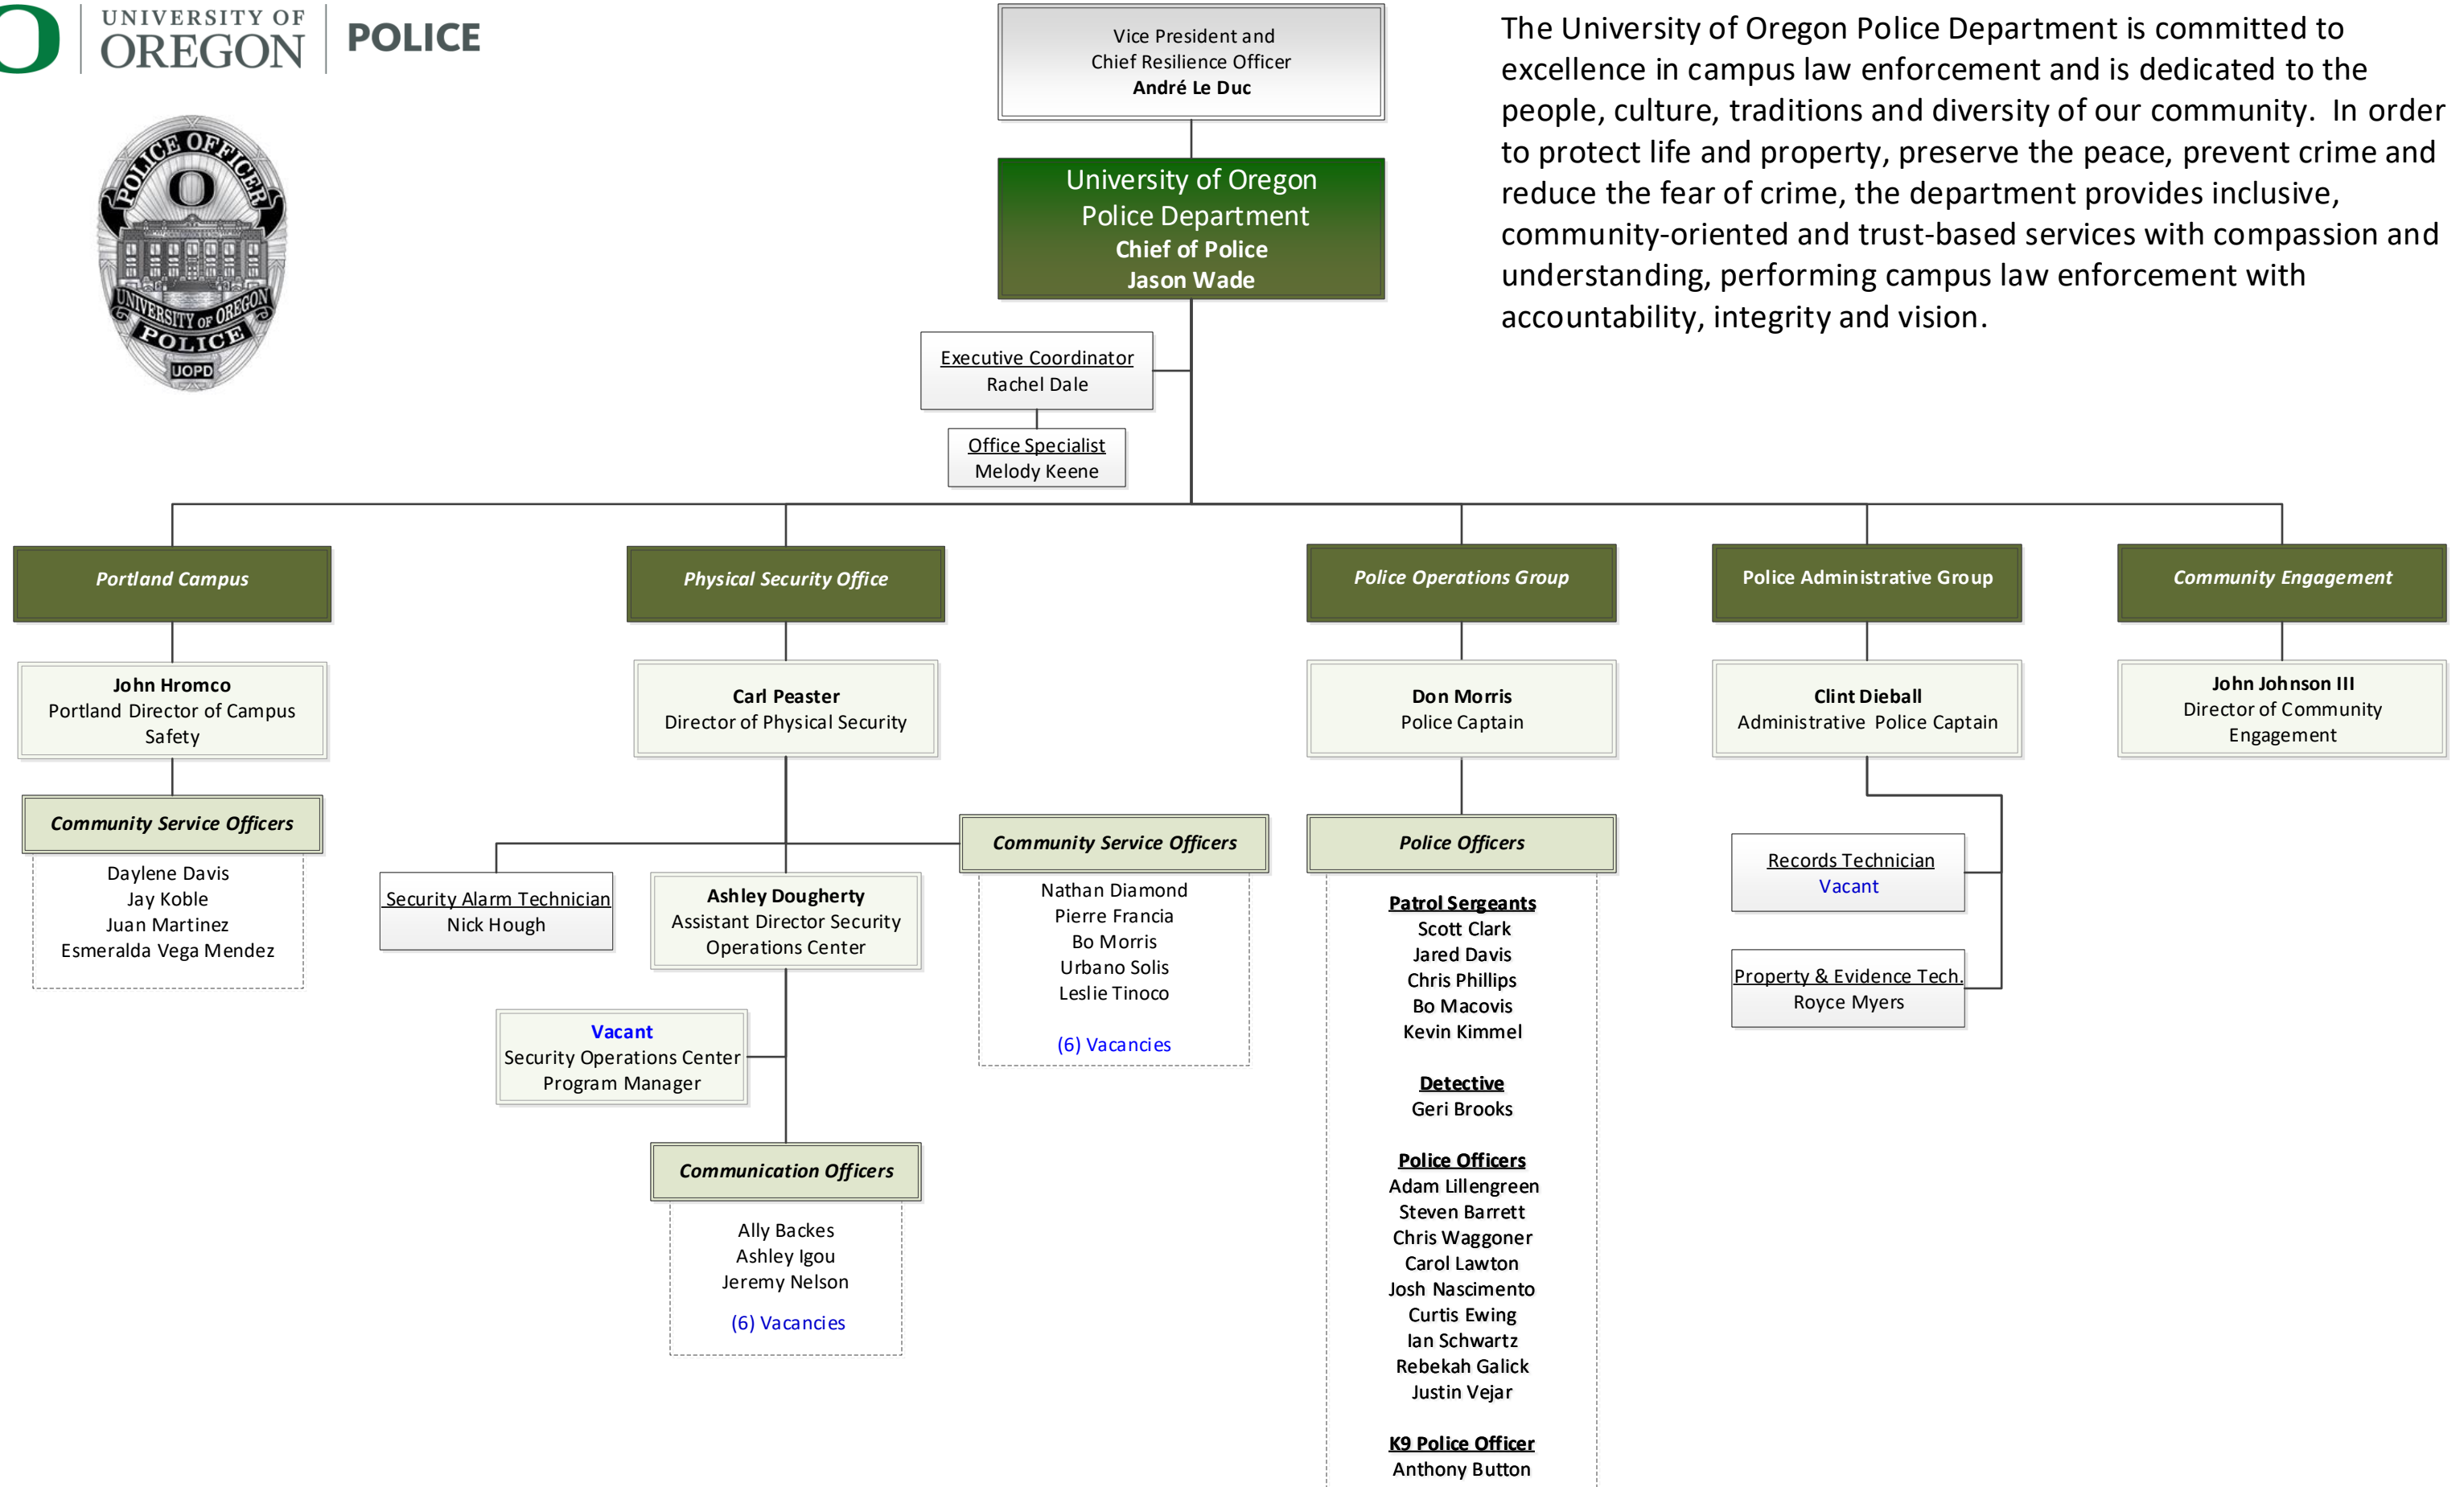

The University of Oregon Police Department is committed to excellence in campus law enforcement and is dedicated to the people, culture, traditions and diversity of our community. In order to protect life and property, preserve the peace, prevent crime and reduce the fear of crime, the department provides inclusive, community-oriented and trust-based services with compassion and understanding, performing campus law enforcement with accountability, integrity and vision.

The University of Oregon Police Department is part of the Safety and Risk Services (SRS) Division. The mission of SRS is to collaborate with the campus community to safeguard human health and reduce the University's vulnerability to conditions adversely affecting its ability to fulfill the core mission.