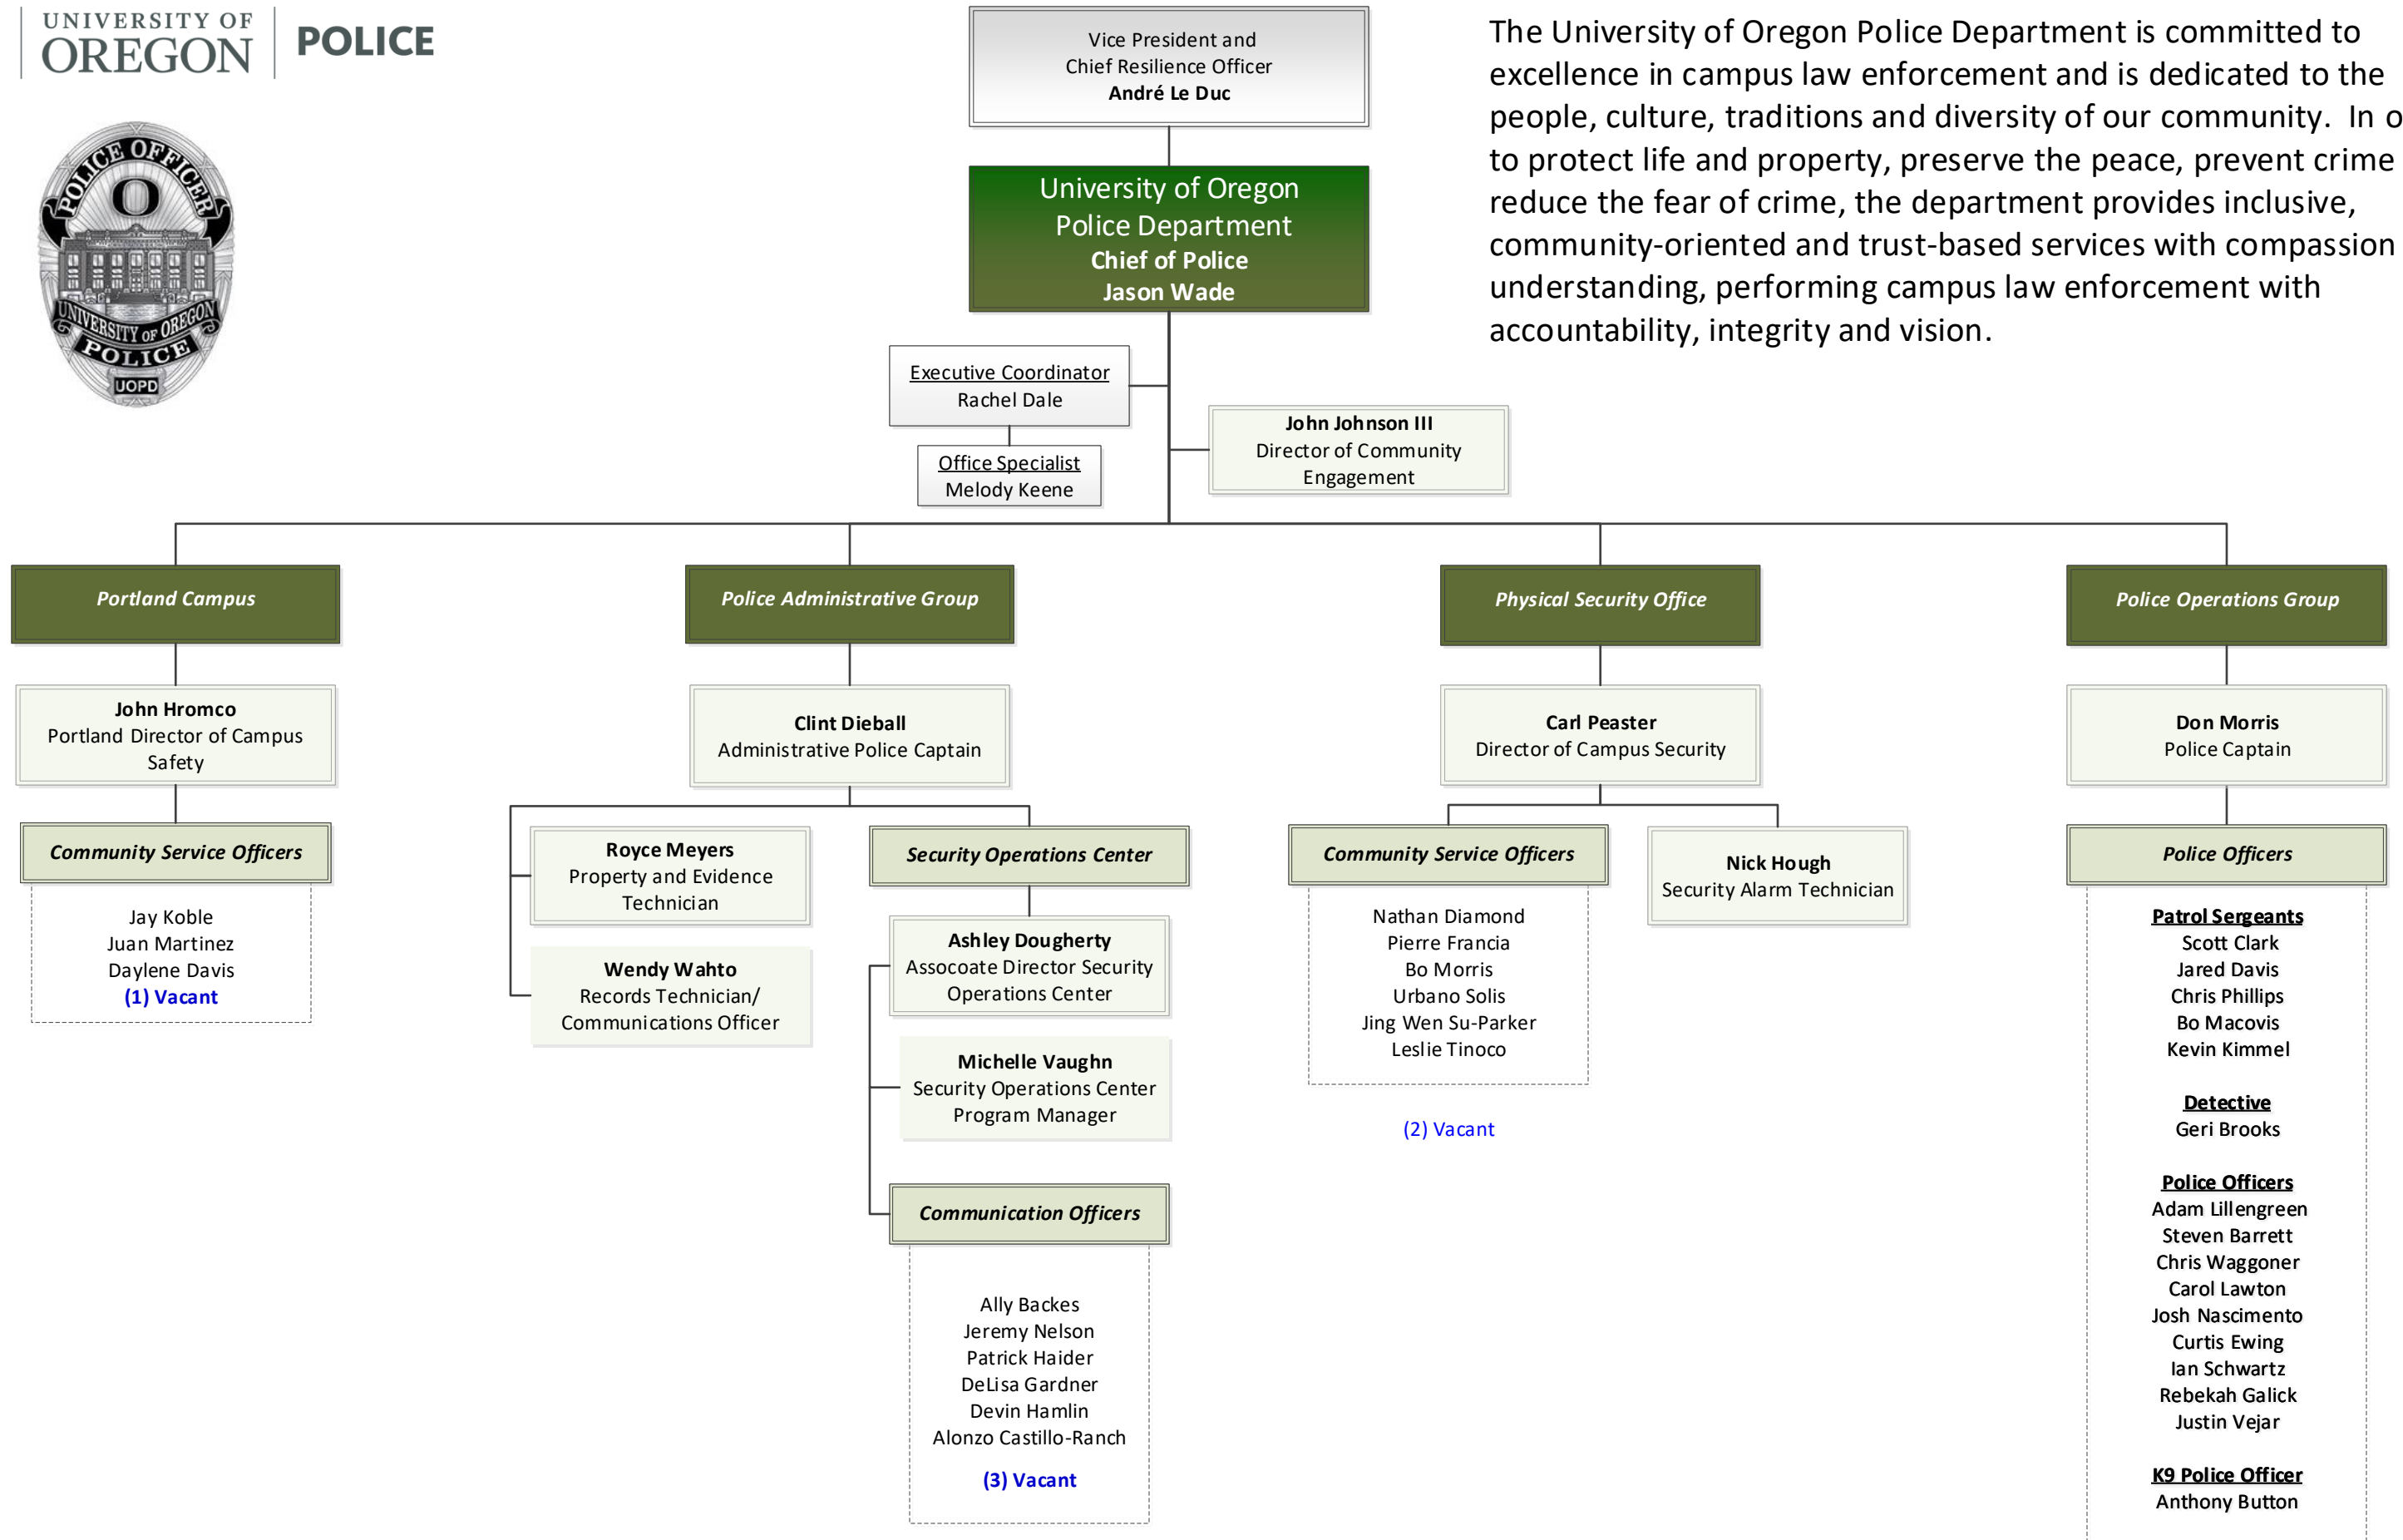

The University of Oregon Police Department is committed to excellence in campus law enforcement and is dedicated to the people, culture, traditions and diversity of our community. In order to protect life and property, preserve the peace, prevent crime and reduce the fear of crime, the department provides inclusive, community-oriented and trust-based services with compassion and understanding, performing campus law enforcement with accountability, integrity and vision.

The University of Oregon Police Department is part of the Safety and Risk Services (SRS) Division. The mission of SRS is to collaborate with the campus community to safeguard human health and reduce the University's vulnerability to conditions adversely affecting its ability to fulfill the core mission.