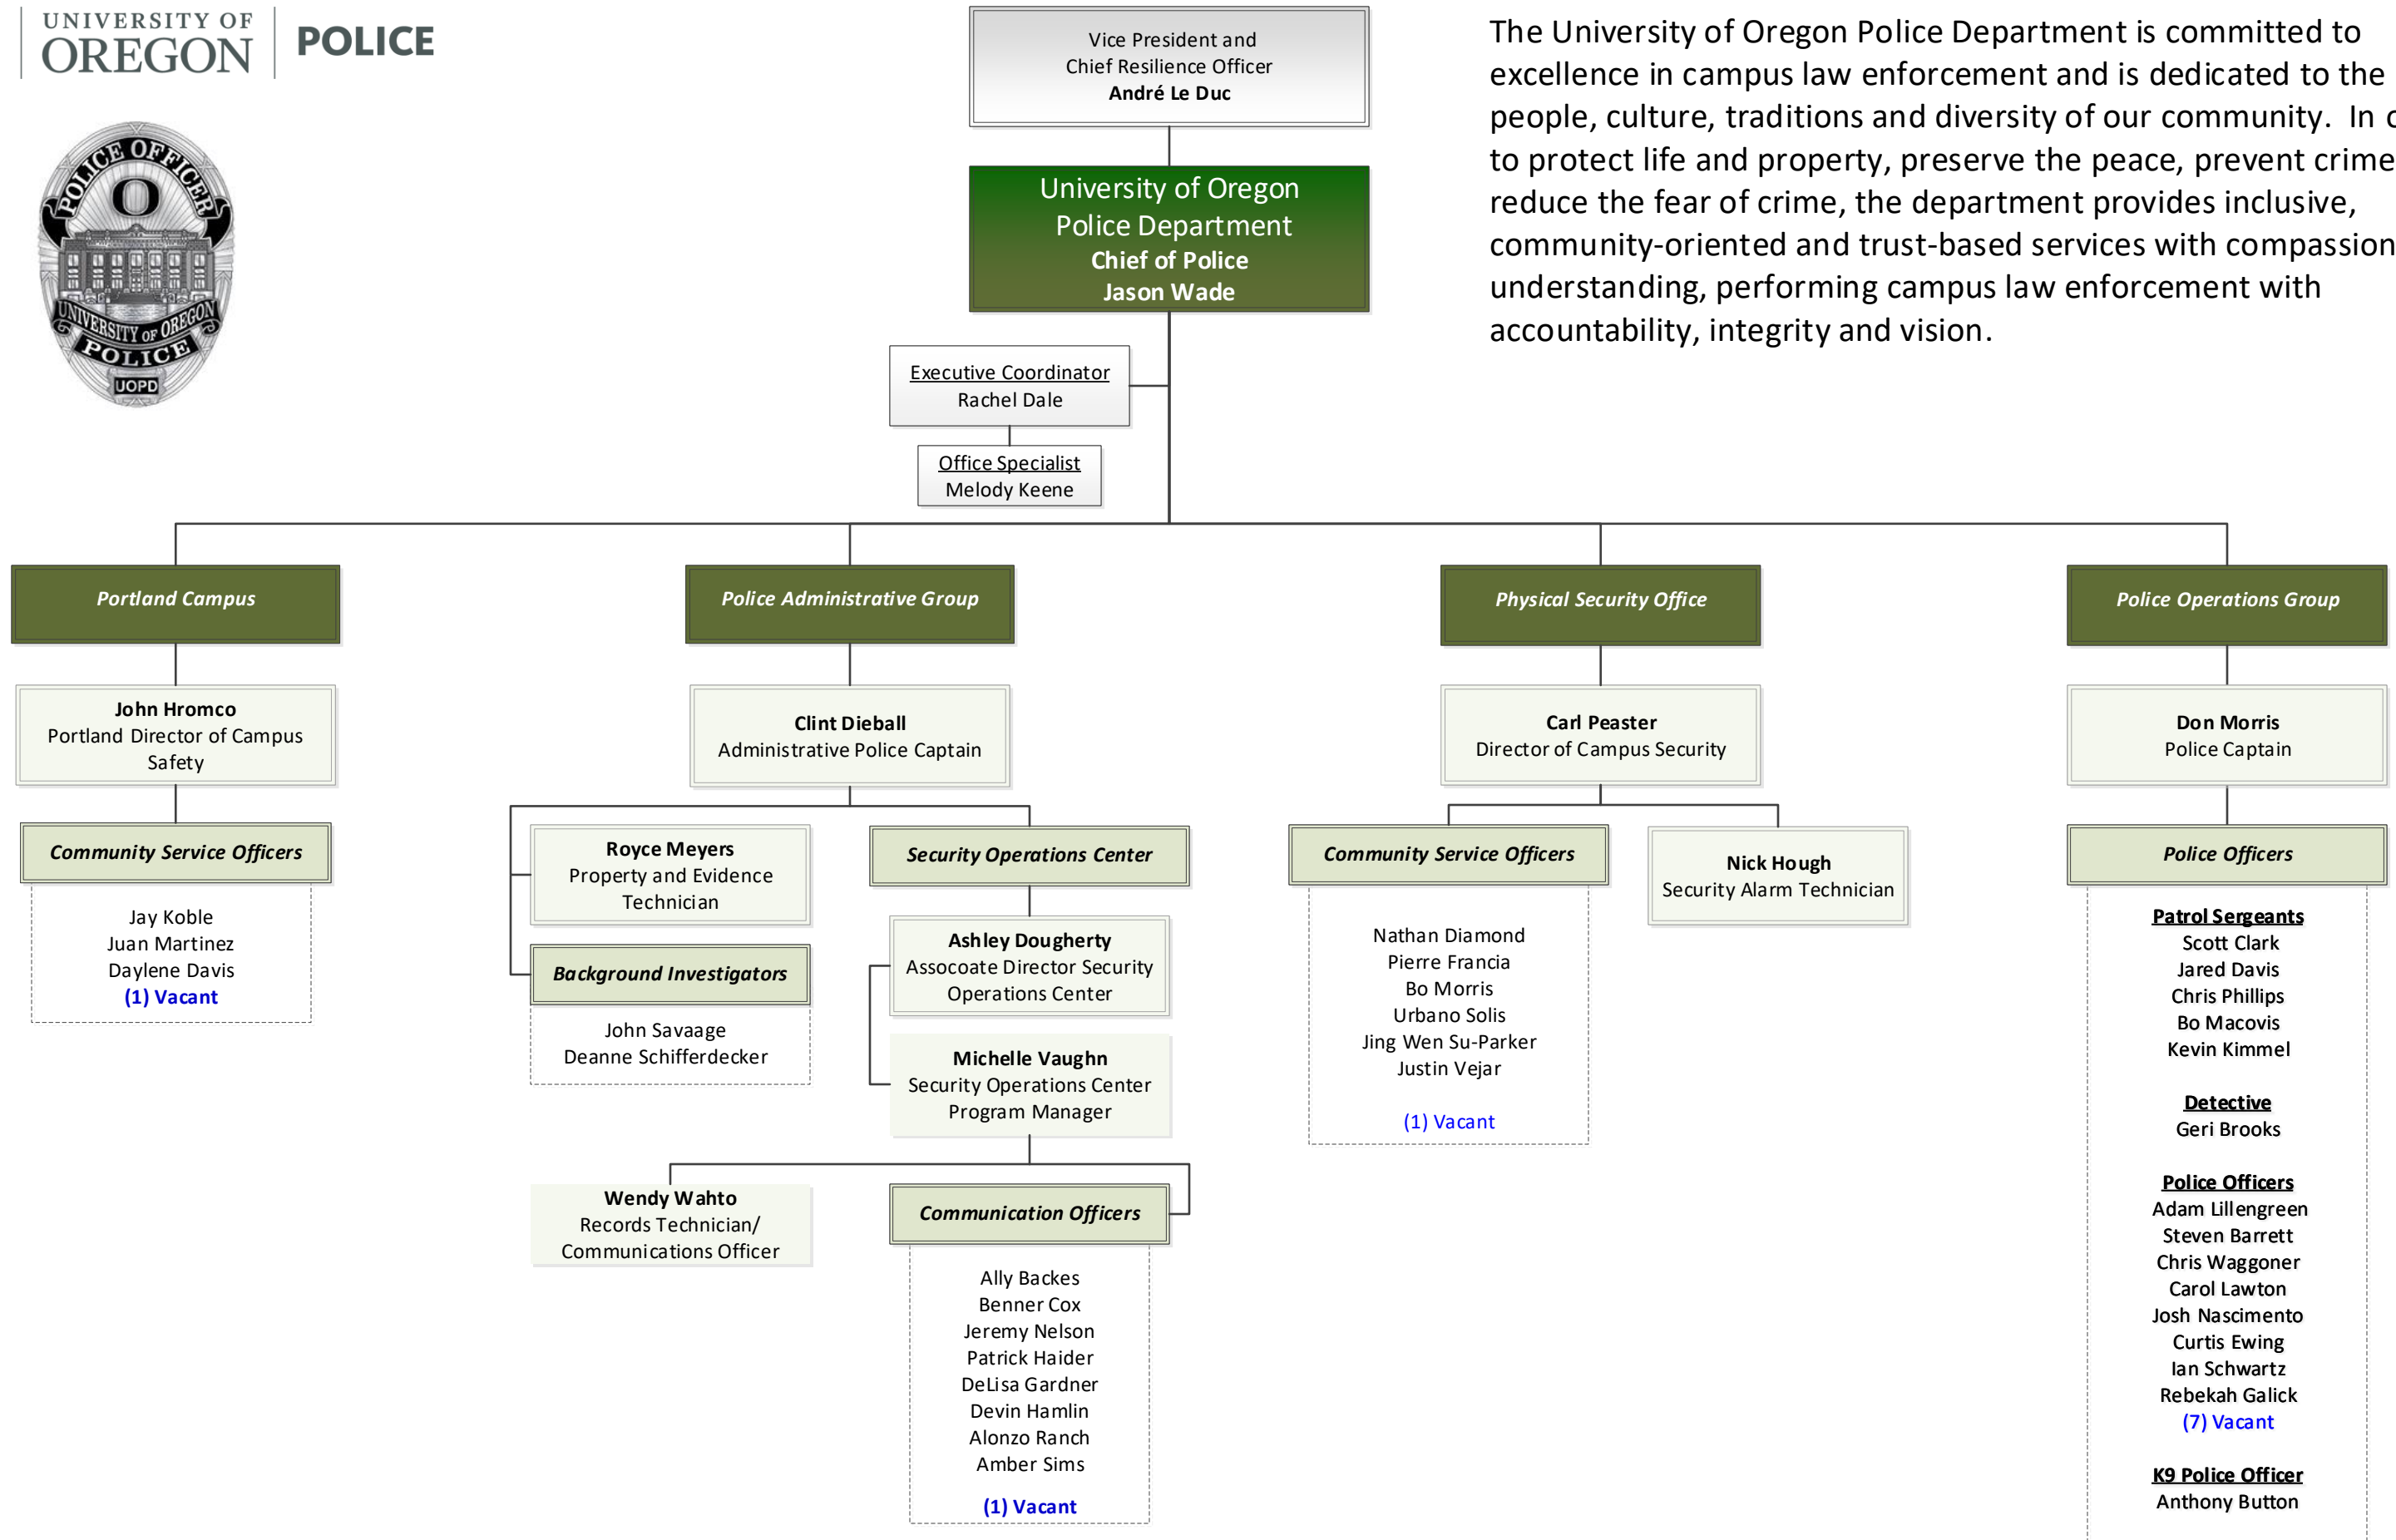

The University of Oregon Police Department is committed to excellence in campus law enforcement and is dedicated to the people, culture, traditions and diversity of our community. In order to protect life and property, preserve the peace, prevent crime and reduce the fear of crime, the department provides inclusive, community-oriented and trust-based services with compassion and understanding, performing campus law enforcement with accountability, integrity and vision.

The University of Oregon Police Department is part of the Safety and Risk Services (SRS) Division. The mission of SRS is to collaborate with the campus community to safeguard human health and reduce the University's vulnerability to conditions adversely affecting its ability to fulfill the core mission.